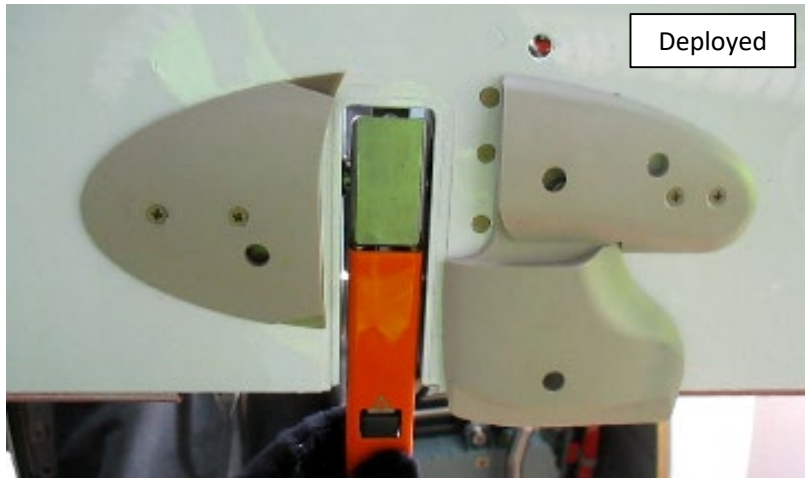

# 737 MAX Fan Cowl Latch Indication System (LIS)

External View  
Latch #2

External View  
OTAD

# 737 MAX Fan Cowl Latch Indication System (LIS)

BOEING PROPRIETARY